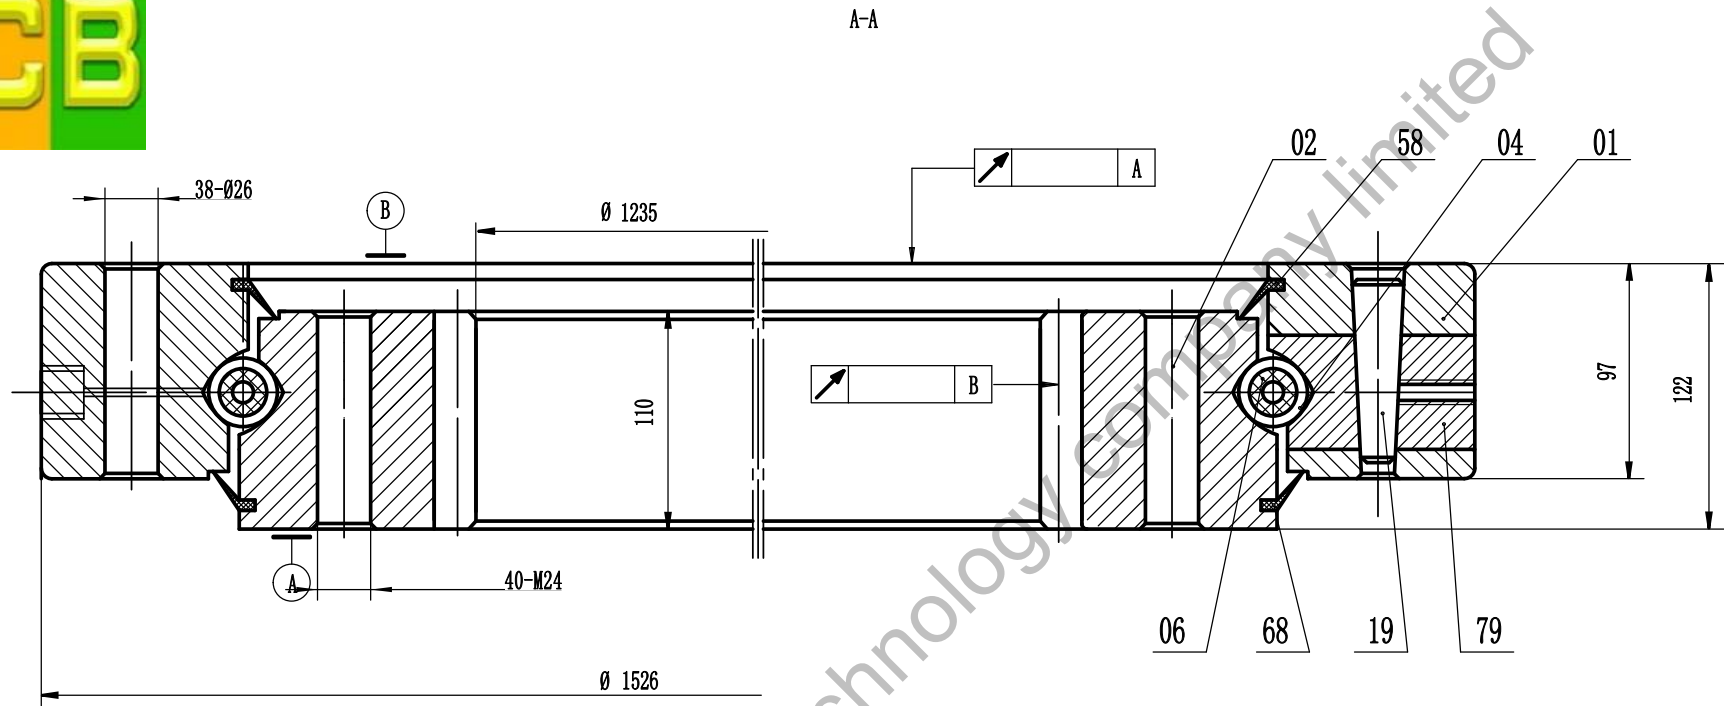

# JCB

**Remark:**

1. Luoyang JCB Bearing Technology Co., Ltd is a design and manufacture Inc, we manufactured slewing bearing for all kinds of various brand excavator, specialize in industry of manufacturing slewing bearing for excavator more than 30 years.
2. This drawing is reference for user, if you need formal drawing, please contact wth us to obtainthe official drawing.

|  |   |  |
|--|---|--|
| slewing bearing for<br>Hyundai excavator | R305LC-7                                |  |
|  | Weight(kg)                              |  |
|  |   |  |
|  | Luoyang JCB Bearing Technology Co., Ltd |  |